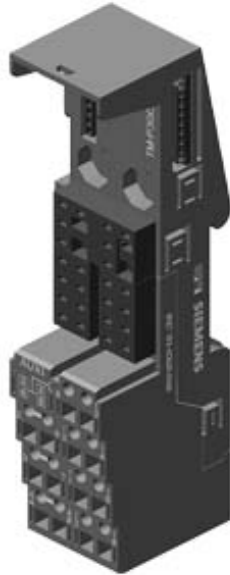

SIMATIC DP, TERMINAL MODULE TM-P30C44-A0 FOR ET 200S,  
FOR POWER MODULE PM-E F PROFISAFE, 30MM  
WIDE, SPRING-LOAD TERMINALS 2X3 + 2X4 TERMINAL  
CONNECTIONS WITH TERMINAL LEAD TO AUX1 AUX1  
INTERRUPTED

### Dimensions

Width	30 mm
Height	132 mm
Depth	43 mm