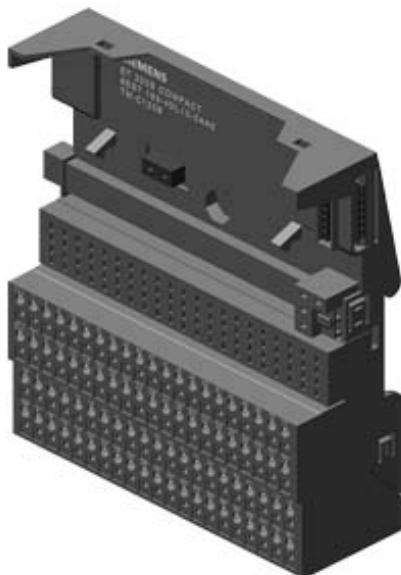

SIMATIC DP, TERMINAL MODULE TM-C120S FOR ET 200S  
COMPACT, SCREW-TYPE TERMINALS, 4 X 21 CONNECTORS,  
FIT FOR 32PT MODULES IN 2-WIRE

Dimensions	
Width	120 mm
Height	132 mm
Depth	43 mm
<b>last modified:</b>	23.05.2016