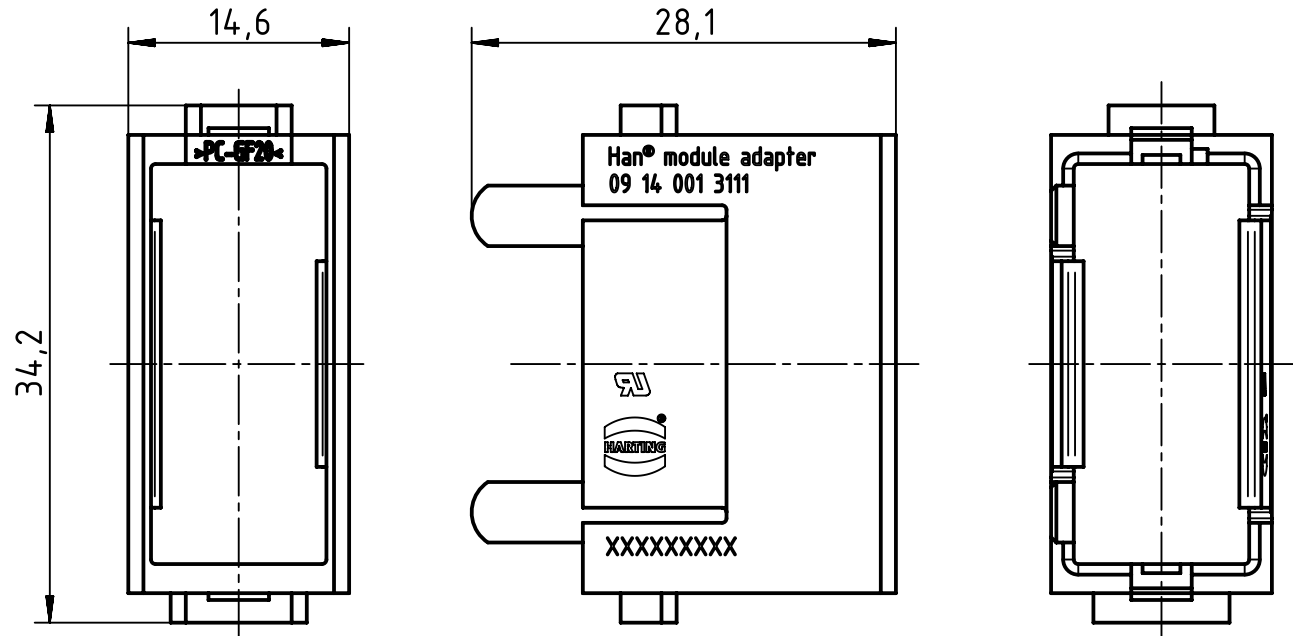

1 2 3 4 5 6

A

B

C

D

	All Dimensions in mm Original Size DIN A4		Scale 2:1	Free size tol.		Ref.	
						Sub.	
	All rights reserved Department EL PD - DE		Created by HARLASSK	Inspected by RIEPE	Standardisation TIEMANNA	Date 2016-07-29	State Final Release
	HARTING Electric GmbH & Co. KG D-32339 Espelkamp		Title Han module adapter, female			Doc-Key / ECM-Nr. 100512392/UGD/001/E 500000107205	
			Type TB	Number 09 14 001 3111		Rev. E	Page 1/1