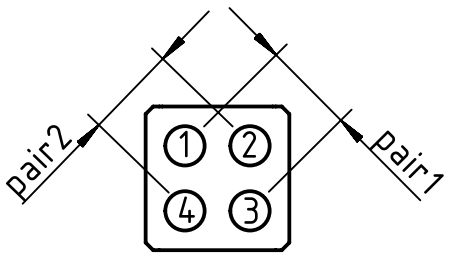

arrangement without cover

pin	10BASE-T 100BASE-TX	color
1	Tx+	white/orange
2	Rx+	white/green
3	Tx-	orange
4	Rx-	green

kind of delivery: piece parts

	All rights reserved Department EL PD - DE	All Dimensions in mm Original Size DIN A4		Scale 2:1	Free size tol.	Ref. Sub.	
		Created by GRUBES	Inspected by TIEMANNA	Standardisation SCHMIDTM	Date 2016-09-22	State Final Release	
HARTING Electric GmbH & Co. KG D-32339 Espelkamp		Title Han Megabit insert female				Doc-Key / ECM-Nr. 100217286/UGD/002/E 500000109379	
		Type TB	Number 09 14 008 3116			Rev. E	Page 1/1