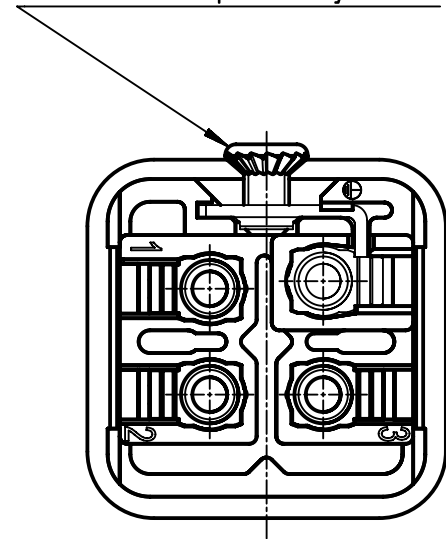

insert fixing screw M3x6
enclosed separately

	All Dimensions in mm Original Size DIN A4		Scale 2:1	Free size tol.		Ref.	
						Sub.	
	All rights reserved		Created by HELLMANN	Inspected by NICHTERLEIN	Standardisation TIEMANNA	Date 2017-04-26	State Final Release
	Department EL PD - DE		Title Han 3A male insert with Quick-Lock			Doc-Key / ECM-Nr. 100179207/UGD/005/C 500000116017	
HARTING Electric GmbH & Co. KG D-32339 Espelkamp			Type TB	Number 09 20 003 2633		Rev. C	Page 1/1