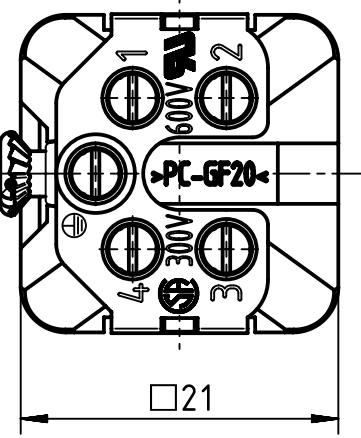

1 2 3 4 5 6

A

B

C

D

insert fixing screw M3x6
enclosed separately

	All rights reserved Department EL PD - DE	All Dimensions in mm Original Size DIN A4		Scale 2:1	Free size tol.		Ref.	
		HARTING Electric GmbH & Co. KG D-32339 Espelkamp		Created by VOLAR	Inspected by PRIESTER	Standardisation TIEMANNA	Date 2015-11-09	State Final Release
Title Han 4A-bu-s							Doc-Key / ECM-Nr. 100120378/UGD/005/A 500000095633	
Type TB				Number 09 20 004 2711			Rev. A	Page 1/1