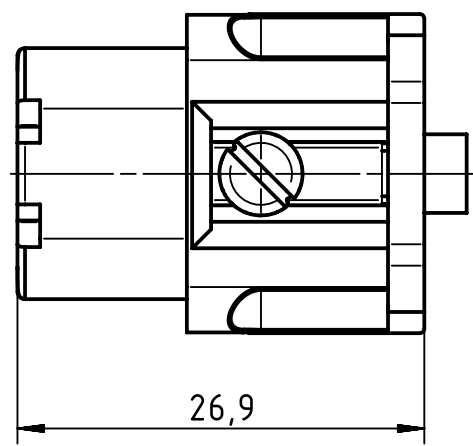

1 2 3 4 5 6

A

B

C

D

insert fixing screw M3x6
enclosed separately

	All rights reserved Department EL PD - DE	All Dimensions in mm Original Size DIN A4		Scale 2:1	Free size tol.		Ref.	
		HARTING Electric GmbH & Co. KG D-32339 Espelkamp		Created by VOLAR	Inspected by PRIESTER	Standardisation TIEMANNA	Date 2015-11-09	State Final Release
Title Han 4A-bu-s							Doc-Key / ECM-Nr. 100120378/UGD/005/A 500000095633	
Type TB				Number 09 20 004 2711			Rev. A	Page 1/1