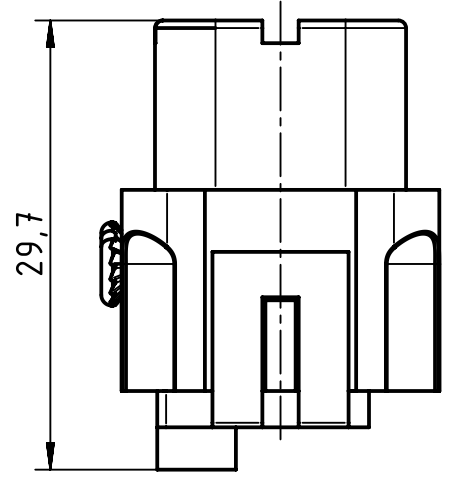

1 2 3 4 5 6

A

B

C

D

insert fixing screw M3x6
enclosed separately

	All rights reserved Department EL PD - DE	All Dimensions in mm Original Size DIN A4		Scale 2:1	Free size tol.		Ref.	
		HARTING Electric GmbH & Co. KG D-32339 Espelkamp		Created by VOLAR	Inspected by PRIESTER	Standardisation TIEMANNA	Date 2015-11-09	State Final Release
Title Han 4A-bu-s							Doc-Key / ECM-Nr. 100120378/UGD/005/A 500000095633	
Type TB				Number 09 20 004 2711			Rev. A	Page 1/1