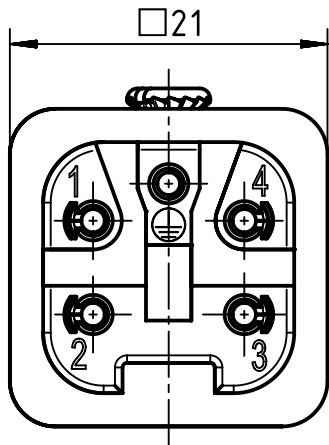

1 2 3 4 5 6

A

B

C

D

insert fixing screw M3x6
enclosed separately

	All Dimensions in mm Original Size DIN A4		Scale 2:1	Free size tol.		Ref.
			Created by FINKEV	Inspected by BERGHORN	Standardisation TIEMANNA	Sub.
All rights reserved Department EL PD - DE		Title Han 4A - Female - Quick Lock 1,5mm²		Date 2015-06-29	State Final Release	
HARTING Electric GmbH & Co. KG D-32339 Espelkamp		Type TB		Number 09 20 004 2734		Doc-Key / ECM-Nr. 100216019/UGD/002/B 500000090699
					Rev. B	Page 1/1