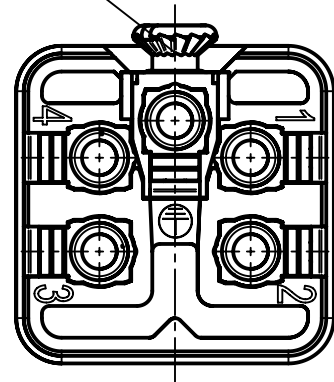

1 2 3 4 5 6

A

B

C

D

insert fixing screw M3x6
enclosed separately

	All Dimensions in mm Original Size DIN A4		Scale 2:1	Free size tol.		Ref.
			Created by FINKEV	Inspected by BERGHORN	Standardisation TIEMANNA	Sub.
All rights reserved Department EL PD - DE		Title Han 4A - Female - Quick Lock 1,5mm²		Date 2015-06-29	State Final Release	
HARTING Electric GmbH & Co. KG D-32339 Espelkamp		Type TB		Number 09 20 004 2734		Doc-Key / ECM-Nr. 100216019/UGD/002/B 500000090699
					Rev. B	Page 1/1