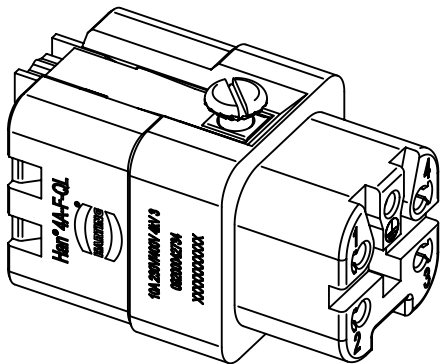

1 2 3 4 5 6

A

B

C

D

insert fixing screw M3x6
enclosed separately

	All Dimensions in mm Original Size DIN A4		Scale 2:1	Free size tol.		Ref.
			Created by FINKEV	Inspected by BERGHORN	Standardisation TIEMANNA	Sub.
All rights reserved Department EL PD - DE		Title Han 4A - Female - Quick Lock 1,5mm²		Date 2015-06-29	State Final Release	
HARTING Electric GmbH & Co. KG D-32339 Espelkamp		Type TB		Number 09 20 004 2734		Doc-Key / ECM-Nr. 100216019/UGD/002/B 500000090699
					Rev. B	Page 1/1