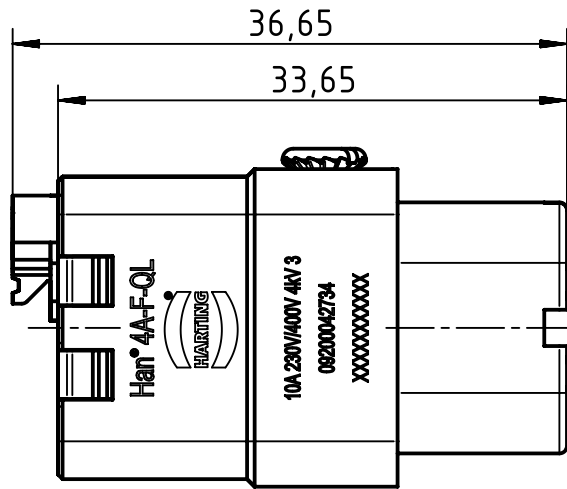

1 2 3 4 5 6

A

B

C

D

insert fixing screw M3x6
enclosed separately

	All Dimensions in mm Original Size DIN A4		Scale 2:1	Free size tol.		Ref.
			Created by FINKEV	Inspected by BERGHORN	Standardisation TIEMANNA	Sub.
All rights reserved Department EL PD - DE		Title Han 4A - Female - Quick Lock 1,5mm²		Date 2015-06-29	State Final Release	
HARTING Electric GmbH & Co. KG D-32339 Espelkamp		Type TB		Number 09 20 004 2734		Doc-Key / ECM-Nr. 100216019/UGD/002/B 500000090699
					Rev. B	Page 1/1