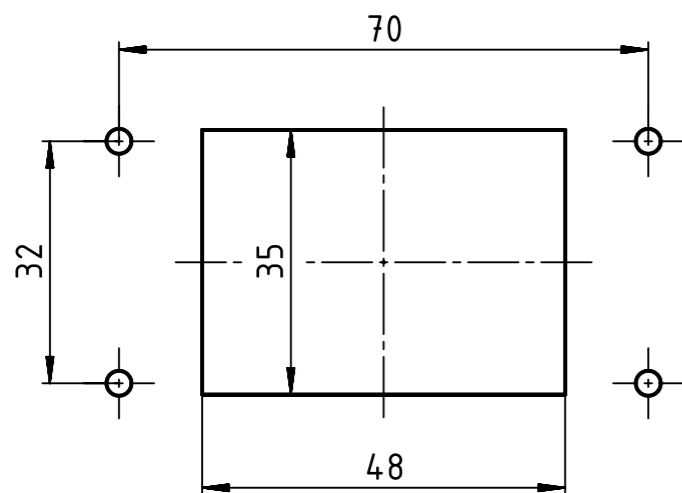

panel cut out

	All Dimensions in mm Original Size DIN A3		Scale 1:1	Free size tol.		Ref. Sub.
	All rights reserved Department EL PD - DE		Created by LONGL	Inspected by DINGB	Standardisation TIEMANNA	Date 2016-10-11
HARTING Electric GmbH & Co. KG D-32339 Espelkamp		Title Han 6B-HBM-SL Snap Cap			Doc-Key / ECM-Nr. 100601205/UGD/000/B 500000109877	
		Type TB	Number 09 30 006 1306		Rev. B	Page 1/1