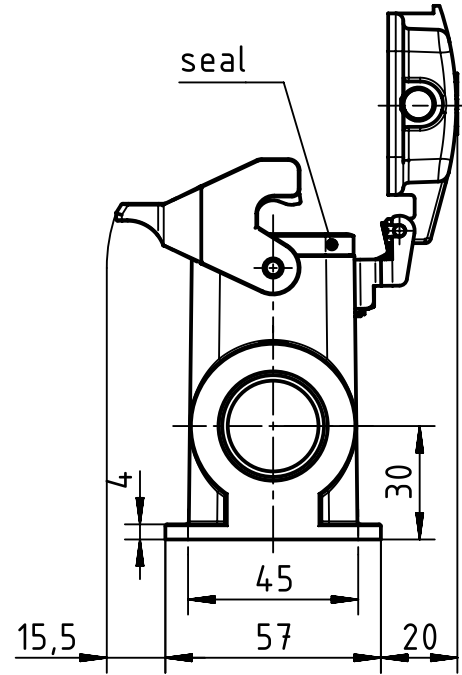

1 2 3 4 5 6

A

B

C

D

	All Dimensions in mm Original Size DIN A4		Scale 1:2	Free size tol.		Ref.
						Sub.
	All rights reserved		Created by FINKEV	Inspected by BERGHORN	Standardisation SCHMIDTM	Date 2016-06-01
	Department EL PD - DE		Title Han B Base Surface HC 1 Lever Metal Cove			State Final Release
HARTING Electric GmbH & Co. KG D-32339 Espelkamp			Type TB	Number 09 30 016 2297		Doc-Key / ECM-Nr. 100088045/UGD/006/B 500000104878
					Rev. B	Page 1/1