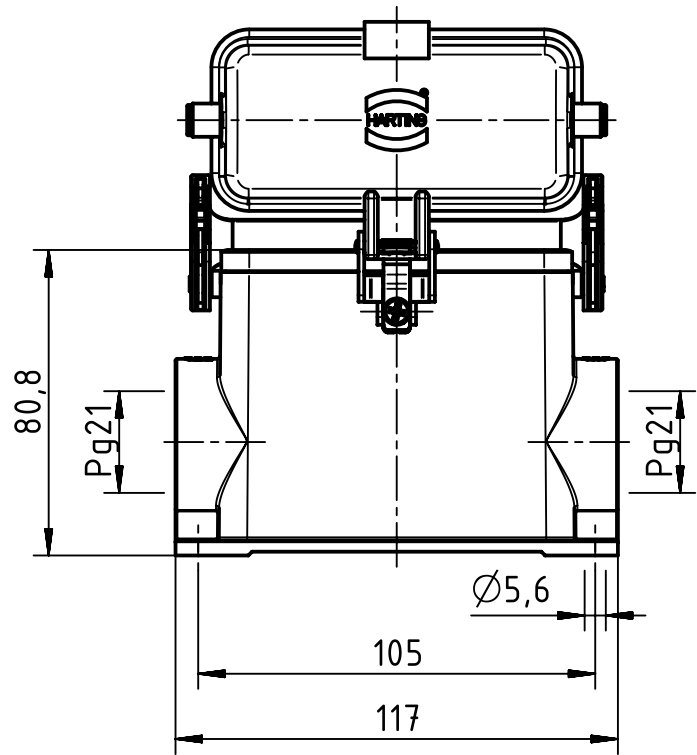

1 2 3 4 5 6

A

B

C

D

	All Dimensions in mm Original Size DIN A4		Scale 1:2	Free size tol.		Ref.
						Sub.
	All rights reserved		Created by FINKEV	Inspected by BERGHORN	Standardisation SCHMIDTM	Date 2016-06-01
	Department EL PD - DE		Title Han B Base Surface HC 1 Lever Metal Cove			State Final Release
HARTING Electric GmbH & Co. KG D-32339 Espelkamp			Type TB	Number 09 30 016 2297		Doc-Key / ECM-Nr. 100088045/UGD/006/B 500000104878
					Rev. B	Page 1/1