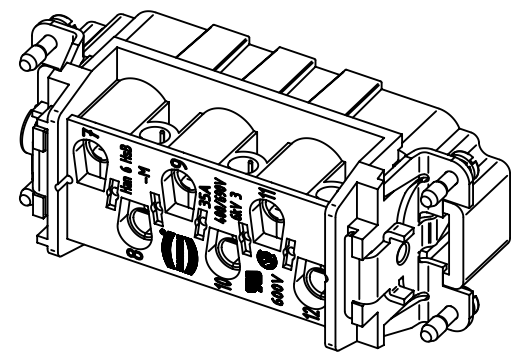

1 2 3 4 5 6

A
B
C
D

panel cut out

	All rights reserved Department EL PD - DE HARTING Electric GmbH & Co. KG D-32339 Espelkamp	All Dimensions in mm Original Size DIN A4		Scale 1:1	Free size tol.	Ref. Sub.
		Created by MATAU	Inspected by PRIESTER	Standardisation TIEMANNA	Date 2016-07-15	State Final Release
Title Han HsB 06 Pos. M Insert Screw 7-12					Doc-Key / ECM-Nr. 100217751/UGD/003/C 500000096884	
Type TB				Number 09 31 006 2611		Rev. C
						Page 1/1