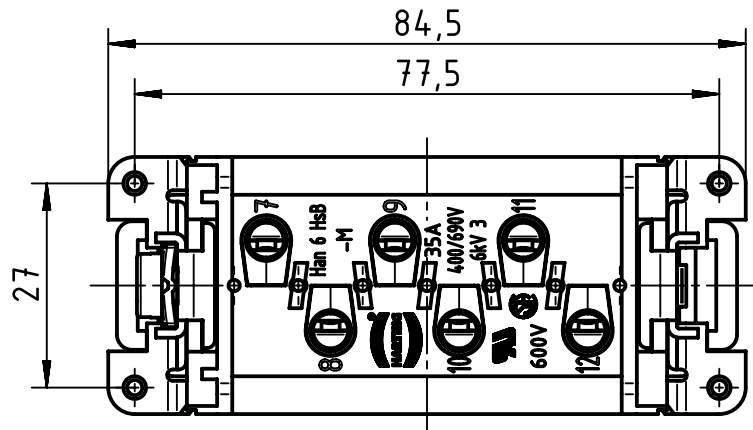

1 2 3 4 5 6

A
B
C
D

panel cut out

	All rights reserved Department EL PD - DE HARTING Electric GmbH & Co. KG D-32339 Espelkamp	All Dimensions in mm Original Size DIN A4		Scale 1:1	Free size tol.	Ref. Sub.
		Created by MATAU	Inspected by PRIESTER	Standardisation TIEMANNA	Date 2016-07-15	State Final Release
Title Han HsB 06 Pos. M Insert Screw 7-12					Doc-Key / ECM-Nr. 100217751/UGD/003/C 500000096884	
Type TB				Number 09 31 006 2611		Rev. C
						Page 1/1