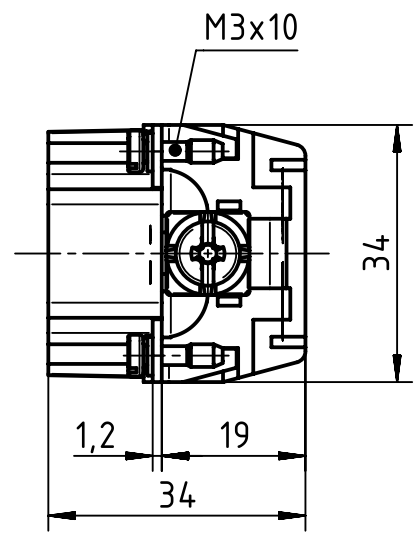

1 2 3 4 5 6

A
B
C
D

panel cut out

	All rights reserved Department EL PD - DE HARTING Electric GmbH & Co. KG D-32339 Espelkamp	All Dimensions in mm Original Size DIN A4		Scale 1:1	Free size tol.	Ref. Sub.
		Created by MATAU	Inspected by PRIESTER	Standardisation TIEMANNA	Date 2016-07-15	State Final Release
Title Han HsB 06 Pos. M Insert Screw 7-12					Doc-Key / ECM-Nr. 100217751/UGD/003/C 500000096884	
Type TB				Number 09 31 006 2611		Rev. C
						Page 1/1