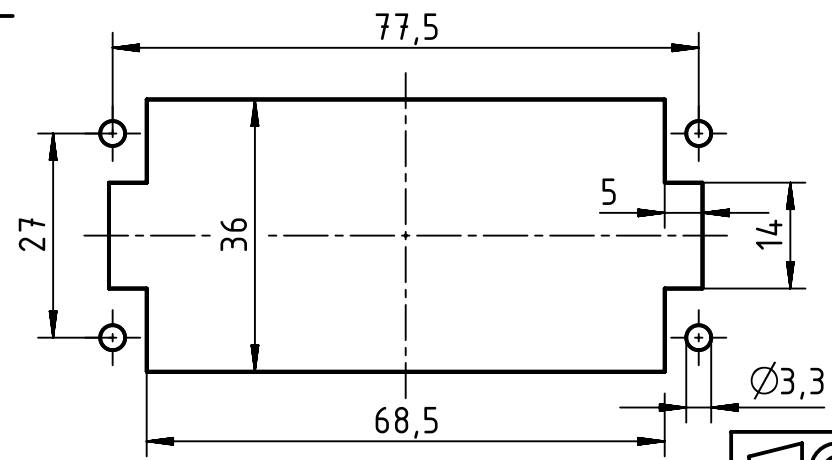

1 2 3 4 5 6

A
B
C
D

panel cut out

	All rights reserved Department EL PD - DE HARTING Electric GmbH & Co. KG D-32339 Espelkamp	All Dimensions in mm Original Size DIN A4		Scale 1:1	Free size tol.	Ref. Sub.
		Created by MATAU	Inspected by PRIESTER	Standardisation TIEMANNA	Date 2016-07-15	State Final Release
Title Han HsB 06 Pos. M Insert Screw 7-12					Doc-Key / ECM-Nr. 100217751/UGD/003/C 500000096884	
Type TB				Number 09 31 006 2611		Rev. C
						Page 1/1