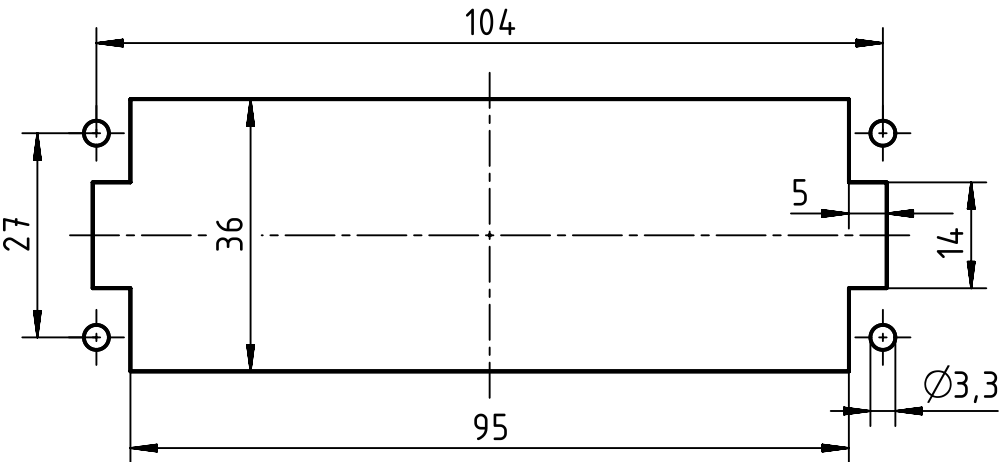

panel cut out

	All Dimensions in mm Original Size DIN A4		Scale 1:1		Free size tol.		Ref.			
	All rights reserved Department EL PD - DE		Created by VOLAR		Inspected by PRIESTER		Standardisation TIEMANNA			
HARTING Electric GmbH & Co. KG D-32339 Espelkamp		Title Han EE 46 Pos. Male Crimp Term. (47-92)					Date 2016-09-09		State Final Release	
		Type TB					Number 09 32 046 3011		Doc-Key / ECM-Nr. 100215945/UGD/014/B 500000099324	
							Rev. B		Page 1/1	