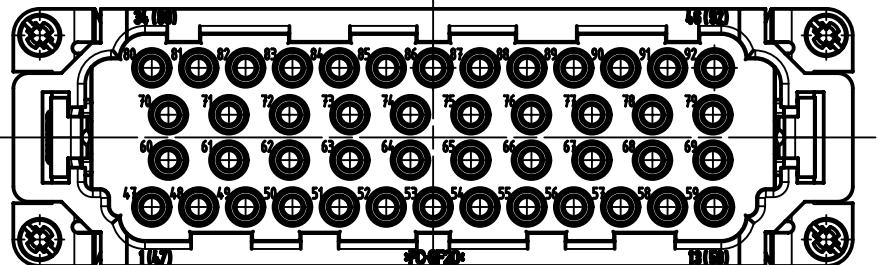

panel cut out

	All Dimensions in mm Original Size DIN A4		Scale 1:1		Free size tol.		Ref.			
	All rights reserved Department EL PD - DE		Created by VOLAR		Inspected by PRIESTER		Standardisation TIEMANNA			
HARTING Electric GmbH & Co. KG D-32339 Espelkamp		Title Han EE 46 Pos. Male Crimp Term. (47-92)					Date 2016-09-09		State Final Release	
		Type TB					Number 09 32 046 3011		Doc-Key / ECM-Nr. 100215945/UGD/014/B 500000099324	
							Rev. B		Page 1/1	