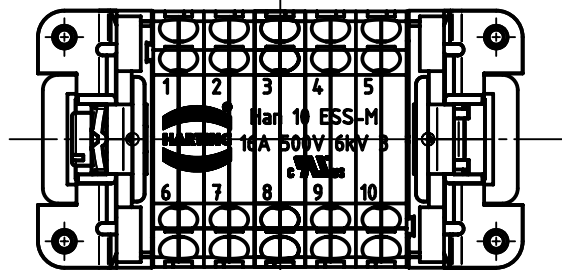

X

180°

	All Dimensions in mm Original Size DIN A4	Scale 1:1		Free size tol.		Ref.	
		Created by VOLAR		Inspected by PRIESTER		Standardisation TIEMANNA	
	All rights reserved Department EL PD - DE	Title Han ESS 10 Pos. M Insert Double Cage Cla		State Final Release		Doc-Key / ECM-Nr. 100089098/UGD/003/A 500000102262	
		HARTING Electric GmbH & Co. KG D-32339 Espelkamp		Type TB Number 09 33 010 2672		Rev. A Page 1/1	