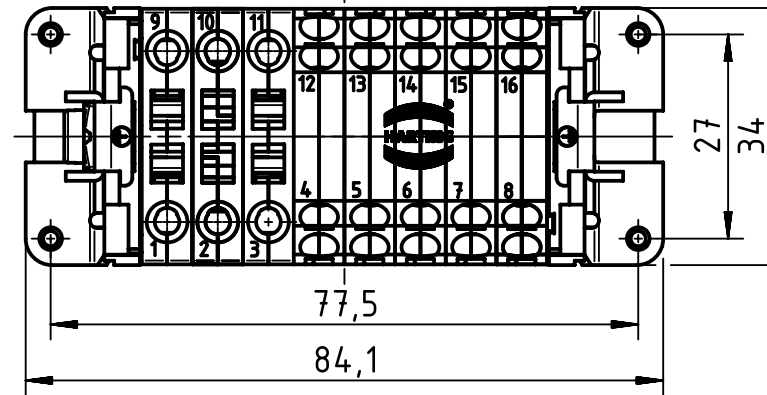

1 2 3 4 5 6

wiring diagram

panel cut out

	All rights reserved Department EL PD - DE HARTING Electric GmbH & Co. KG D-32339 Espelkamp	All Dimensions in mm Original Size DIN A4		Scale 1:1	Free size tol.	Ref. Sub.
		Created by VOLAR	Inspected by PRIESTER	Standardisation TIEMANNA	Date 2016-09-16	State Final Release
Title Han ES 16 Pos. F Insert Cage Clamp Term					Doc-Key / ECM-Nr. 100130092/UGD/003/C 500000102263	
Type TB				Number 09 33 016 2728		Rev. C
						Page 1/1