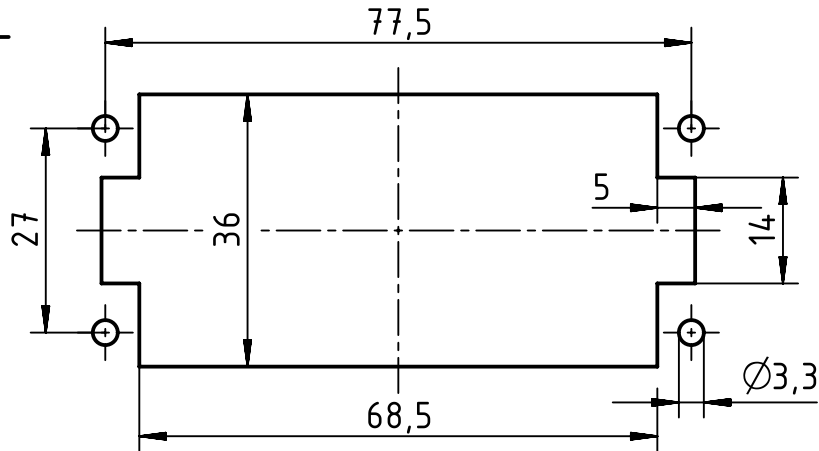

1 2 3 4 5 6

wiring diagram

panel cut out

	All rights reserved Department EL PD - DE HARTING Electric GmbH & Co. KG D-32339 Espelkamp	All Dimensions in mm Original Size DIN A4		Scale 1:1	Free size tol.	Ref. Sub.
		Created by VOLAR	Inspected by PRIESTER	Standardisation TIEMANNA	Date 2016-09-16	State Final Release
Title Han ES 16 Pos. F Insert Cage Clamp Term					Doc-Key / ECM-Nr. 100130092/UGD/003/C 500000102263	
Type TB				Number 09 33 016 2728		Rev. C
						Page 1/1