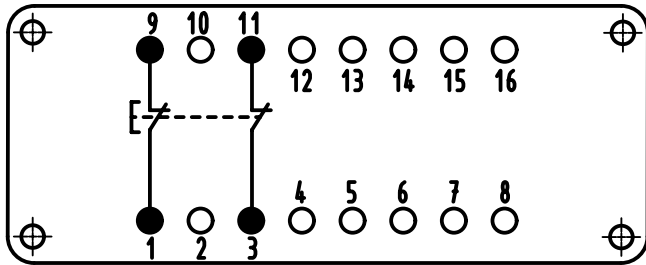

1 2 3 4 5 6

wiring diagram

panel cut out

	All rights reserved Department EL PD - DE HARTING Electric GmbH & Co. KG D-32339 Espelkamp	All Dimensions in mm Original Size DIN A4		Scale 1:1	Free size tol.	Ref. Sub.
		Created by VOLAR	Inspected by PRIESTER	Standardisation TIEMANNA	Date 2016-09-16	State Final Release
Title Han ES 16 Pos. F Insert Cage Clamp Term					Doc-Key / ECM-Nr. 100130092/UGD/003/C 500000102263	
Type TB				Number 09 33 016 2728		Rev. C
						Page 1/1