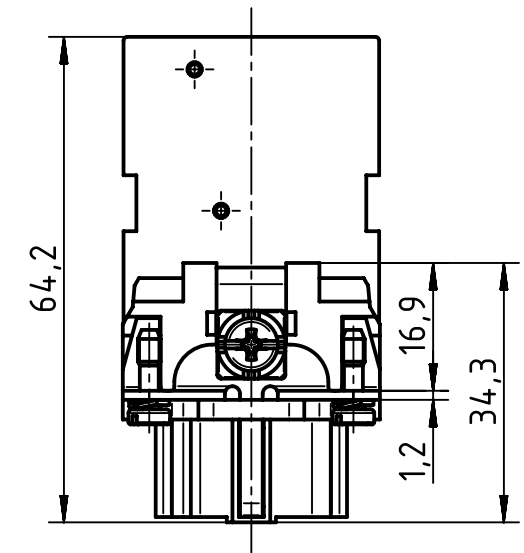

1 2 3 4 5 6

wiring diagram

panel cut out

	All rights reserved Department EL PD - DE HARTING Electric GmbH & Co. KG D-32339 Espelkamp	All Dimensions in mm Original Size DIN A4		Scale 1:1	Free size tol.	Ref. Sub.
		Created by VOLAR	Inspected by PRIESTER	Standardisation TIEMANNA	Date 2016-09-16	State Final Release
Title Han ES 16 Pos. F Insert Cage Clamp Term					Doc-Key / ECM-Nr. 100130092/UGD/003/C 500000102263	
Type TB				Number 09 33 016 2728		Rev. C
						Page 1/1