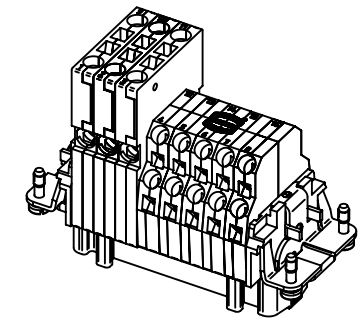

1 2 3 4 5 6

wiring diagram

panel cut out

	All rights reserved Department EL PD - DE HARTING Electric GmbH & Co. KG D-32339 Espelkamp	All Dimensions in mm Original Size DIN A4		Scale 1:1	Free size tol.	Ref. Sub.
		Created by VOLAR	Inspected by PRIESTER	Standardisation TIEMANNA	Date 2016-09-16	State Final Release
Title Han ES 16 Pos. F Insert Cage Clamp Term					Doc-Key / ECM-Nr. 100130092/UGD/003/C 500000102263	
Type TB				Number 09 33 016 2728		Rev. C
						Page 1/1