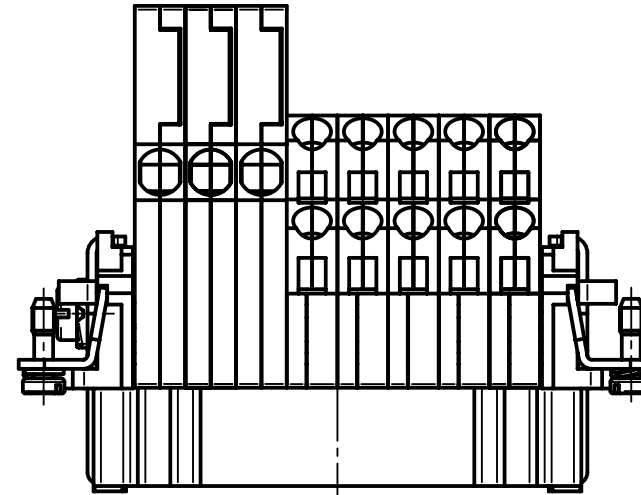

1 2 3 4 5 6

wiring diagram

panel cut out

	All rights reserved Department EL PD - DE HARTING Electric GmbH & Co. KG D-32339 Espelkamp	All Dimensions in mm Original Size DIN A4		Scale 1:1	Free size tol.	Ref. Sub.
		Created by VOLAR	Inspected by PRIESTER	Standardisation TIEMANNA	Date 2016-09-16	State Final Release
Title Han ES 16 Pos. F Insert Cage Clamp Term					Doc-Key / ECM-Nr. 100130092/UGD/003/C 500000102263	
Type TB				Number 09 33 016 2728		Rev. C
						Page 1/1