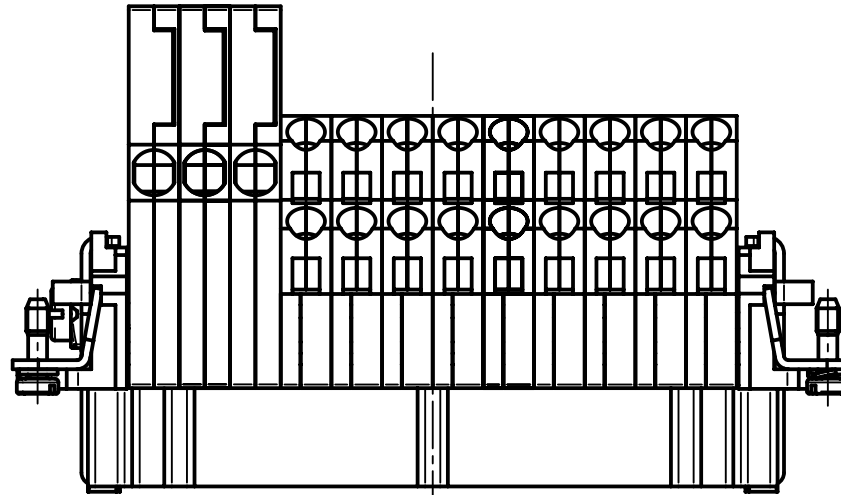

1 2 3 4 5 6

A

B

C

D

wiring diagram

	All Dimensions in mm Original Size DIN A4		Scale 1:1		Free size tol.		Ref.			
	All rights reserved Department EL PD - DE		Created by VOLAR		Inspected by PRIESTER		Standardisation TIEMANNA			
HARTING Electric GmbH & Co. KG D-32339 Espelkamp		Title Han 24ESS-F w. mech. Relay Contacts					Date 2016-09-16		State Final Release	
		Type TB					Number 09 33 024 2728		Doc-Key / ECM-Nr. 100183511/UGD/005/A 500000096883	
							Rev. A		Page 1/1	