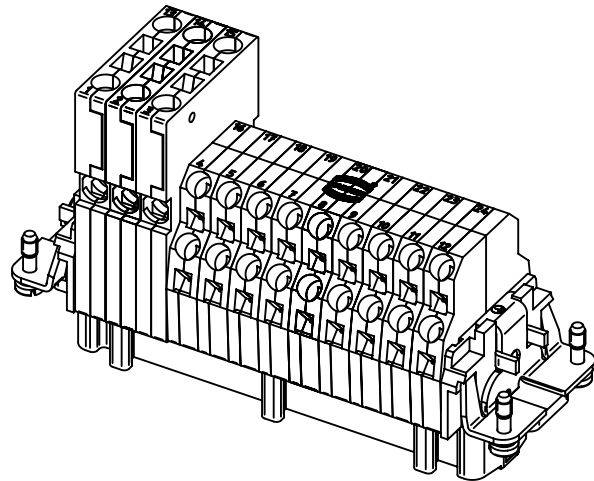

1 2 3 4 5 6

A

B

C

D

wiring diagram

	All Dimensions in mm Original Size DIN A4		Scale 1:1		Free size tol.		Ref.			
	All rights reserved Department EL PD - DE		Created by VOLAR		Inspected by PRIESTER		Standardisation TIEMANNA			
HARTING Electric GmbH & Co. KG D-32339 Espelkamp		Title Han 24ESS-F w. mech. Relay Contacts					Date 2016-09-16		State Final Release	
		Type TB					Number 09 33 024 2728		Doc-Key / ECM-Nr. 100183511/UGD/005/A 500000096883	
							Rev. A		Page 1/1	