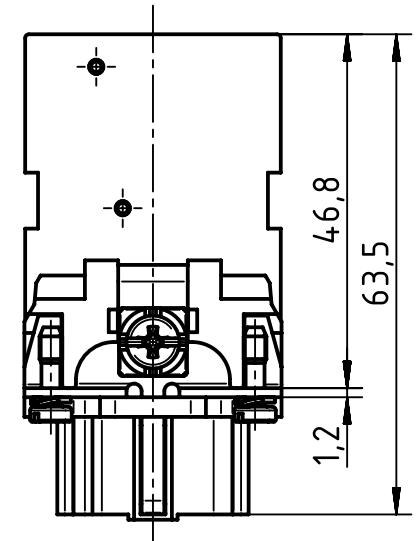

1 2 3 4 5 6

A

B

C

D

wiring diagram

	All Dimensions in mm Original Size DIN A4		Scale 1:1		Free size tol.		Ref.			
	All rights reserved Department EL PD - DE		Created by VOLAR		Inspected by PRIESTER		Standardisation TIEMANNA			
HARTING Electric GmbH & Co. KG D-32339 Espelkamp		Title Han 24ESS-F w. mech. Relay Contacts					Date 2016-09-16		State Final Release	
		Type TB					Number 09 33 024 2728		Doc-Key / ECM-Nr. 100183511/UGD/005/A 500000096883	
							Rev. A		Page 1/1	