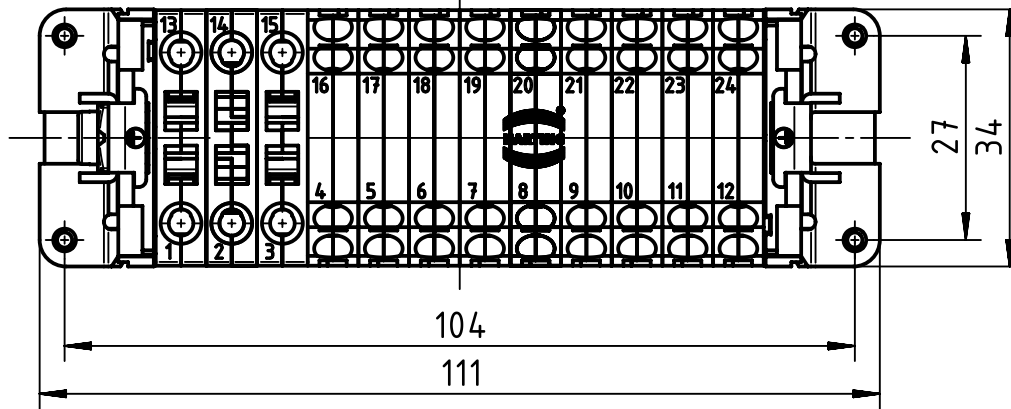

1 2 3 4 5 6

A

B

C

D

wiring diagram

	All Dimensions in mm Original Size DIN A4		Scale 1:1		Free size tol.		Ref.			
	All rights reserved Department EL PD - DE		Created by VOLAR		Inspected by PRIESTER		Standardisation TIEMANNA			
HARTING Electric GmbH & Co. KG D-32339 Espelkamp		Title Han 24ESS-F w. mech. Relay Contacts					Date 2016-09-16		State Final Release	
		Type TB					Number 09 33 024 2728		Doc-Key / ECM-Nr. 100183511/UGD/005/A 500000096883	
							Rev. A		Page 1/1	