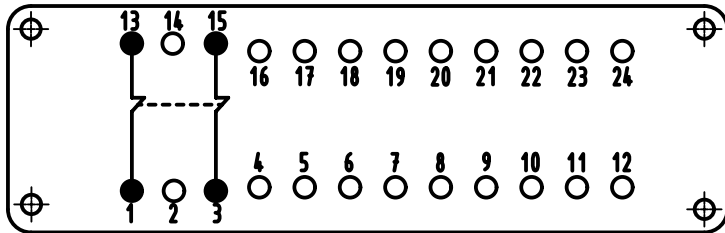

1 2 3 4 5 6

A

B

C

D

wiring diagram

	All Dimensions in mm Original Size DIN A4		Scale 1:1		Free size tol.		Ref.			
	All rights reserved Department EL PD - DE		Created by VOLAR		Inspected by PRIESTER		Standardisation TIEMANNA			
HARTING Electric GmbH & Co. KG D-32339 Espelkamp		Title Han 24ESS-F w. mech. Relay Contacts					Date 2016-09-16		State Final Release	
		Type TB					Number 09 33 024 2728		Doc-Key / ECM-Nr. 100183511/UGD/005/A 500000096883	
							Rev. A		Page 1/1	