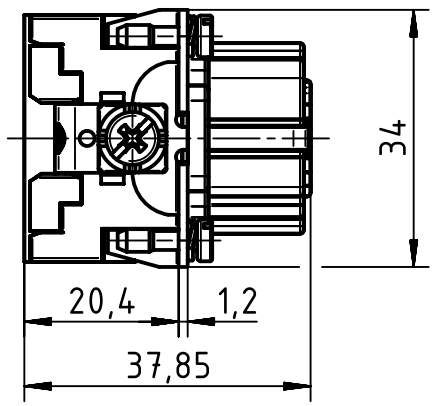

A

B

C

D

panel cut out

	All Dimensions in mm Original Size DIN A4		Scale 1:1	Free size tol.		Ref.
	All rights reserved Department EL PD - DE		Created by HOLLERT	Inspected by PRIESTER	Standardisation TIEMANNA	Sub.
HARTING Electric GmbH & Co. KG D-32339 Espelkamp			Title Han High Temp 10E Screw Female			Date 2016-08-31
			Type TB		Number 09 33 810 2703	State Final Release
					Doc-Key / ECM-Nr. 100620326/UGD/001/A 500000105233	Rev. A
					Page 1/1	