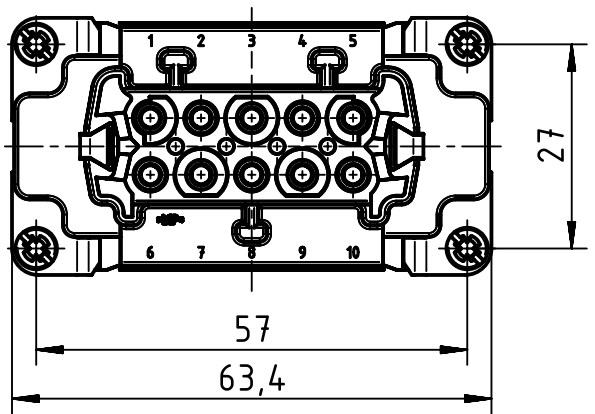

A

B

C

D

panel cut out

	All Dimensions in mm Original Size DIN A4		Scale 1:1	Free size tol.		Ref.
	All rights reserved Department EL PD - DE		Created by HOLLERT	Inspected by PRIESTER	Standardisation TIEMANNA	Sub.
HARTING Electric GmbH & Co. KG D-32339 Espelkamp			Title Han High Temp 10E Screw Female			Date 2016-08-31
			Type TB		Number 09 33 810 2703	State Final Release
					Doc-Key / ECM-Nr. 100620326/UGD/001/A 500000105233	Rev. A
					Page 1/1	