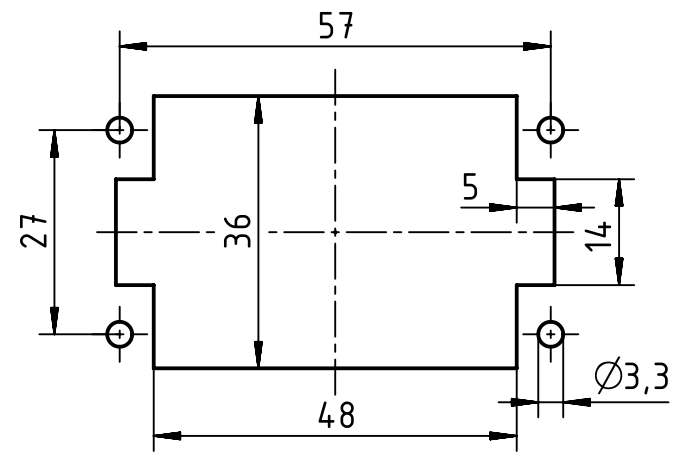

A

B

C

D

panel cut out

	All Dimensions in mm Original Size DIN A4		Scale 1:1	Free size tol.		Ref.
	All rights reserved Department EL PD - DE		Created by HOLLERT	Inspected by PRIESTER	Standardisation TIEMANNA	Sub.
HARTING Electric GmbH & Co. KG D-32339 Espelkamp			Title Han High Temp 10E Screw Female			Date 2016-08-31
			Type TB		Number 09 33 810 2703	State Final Release
					Doc-Key / ECM-Nr. 100620326/UGD/001/A 500000105233	Rev. A
					Page 1/1	