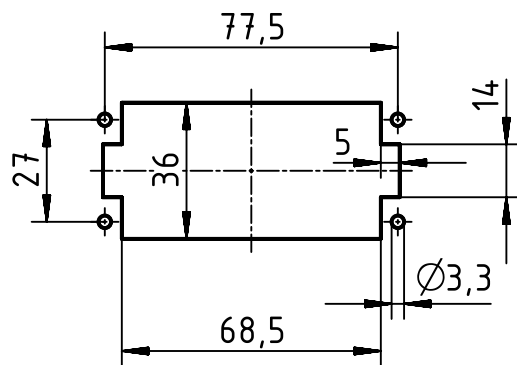

panel cut out (1:2)

	All Dimensions in mm Original Size DIN A4		Scale 1:1	Free size tol.		Ref.
	All rights reserved Department EL PD - DE		Created by HOLLERT	Inspected by PRIESTER	Standardisation TIEMANNA	Sub.
HARTING Electric GmbH & Co. KG D-32339 Espelkamp		Title <b>Han High Temp 16E Screw Female</b>			Date 2016-08-31	State Final Release
		Type TB	Number 09 33 816 2703		Doc-Key / ECM-Nr. 100620339/UGD/001/A 500000105233	Rev. A Page 1/1