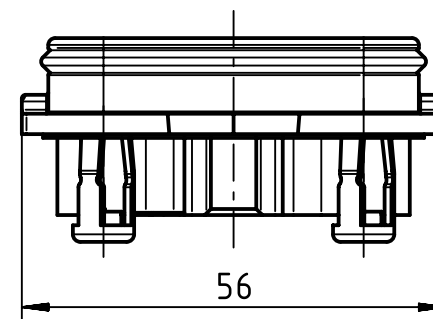

panel cut out
(1:2)

range of delivery: housing bulkhead mounting with gasket and molly bolts

	All Dimensions in mm Original Size DIN A4		Scale 1:1	Free size tol.		Ref.	
	All rights reserved Department EL PD - DE		Created by HOLLERT	Inspected by RIEPE	Standardisation SCHMIDTM	Date 2013-07-03	State Final Release
HARTING Electric GmbH & Co. KG D-32339 Espelkamp		Title Han-Yellock 30 M bulkhead housing, molly				Doc-Key / ECM-Nr. 100540322/UGD/001/A 500000062651	
		Type TB	Number 11 13 300 0302			Rev. A	Page 1/1