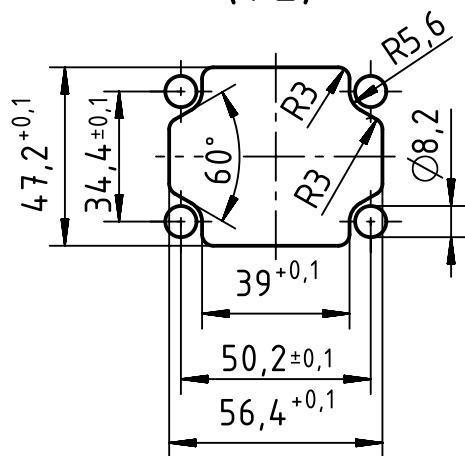

panel cut out
(1:2)

range of delivery: housing bulkhead mounting with gasket and molly bolts

	All Dimensions in mm Original Size DIN A4		Scale 1:1	Free size tol.		Ref.	
	All rights reserved Department EL PD - DE		Created by HOLLERT	Inspected by RIEPE	Standardisation SCHMIDTM	Date 2013-07-03	State Final Release
HARTING Electric GmbH & Co. KG D-32339 Espelkamp		Title Han-Yellock 30 M bulkhead housing, molly				Doc-Key / ECM-Nr. 100540322/UGD/001/A 500000062651	
		Type TB	Number 11 13 300 0302			Rev. A	Page 1/1