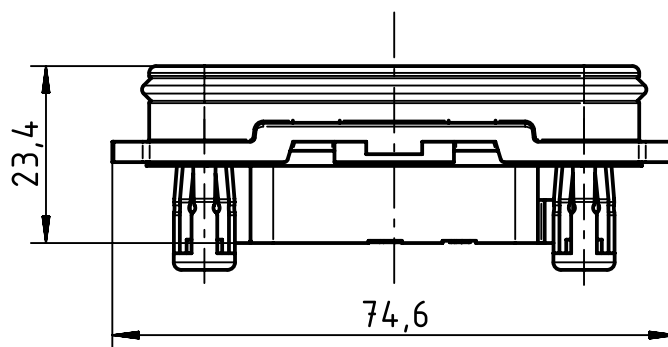

panel cut out
(1:2)

range of delivery: housing bulkhead mounting with gasket and molly bolts

	All Dimensions in mm Original Size DIN A4		Scale 1:1	Free size tol.		Ref.	
	All rights reserved Department EL PD - DE		Created by HOLLERT	Inspected by RIEPE	Standardisation SCHMIDTM	Date 2013-07-03	State Final Release
HARTING Electric GmbH & Co. KG D-32339 Espelkamp		Title Han-Yellock 30 M bulkhead housing, molly				Doc-Key / ECM-Nr. 100540322/UGD/001/A 500000062651	
		Type TB	Number 11 13 300 0302			Rev. A	Page 1/1