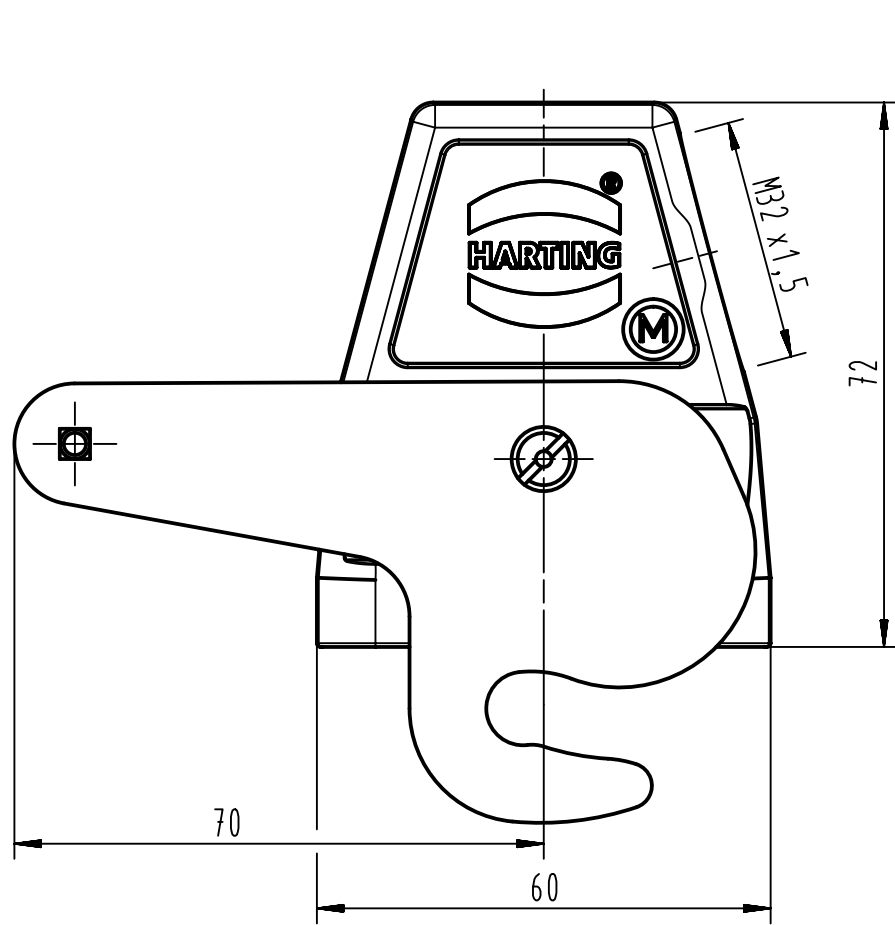

1 2 3 4 5 6

A  
B  
C  
D

	All rights reserved Department EL PD - DE HARTING Electric GmbH & Co. KG D-32339 Espelkamp	All Dimensions in mm Original Size DIN A4		Scale 1:1	Free size tol.	Ref. Sub.	
		Created by HOLLERT	Inspected by SCHNIEDER	Standardisation SCHMIDTM	Date 2012-12-13	State Final Release	Doc-Key / ECM-Nr. 100524212/UGD/002/A
		Title Hood Han 6B-gs-ZV-M32				Rev. A	Page 1/1
		Type TB	Number 19 30 006 0587				