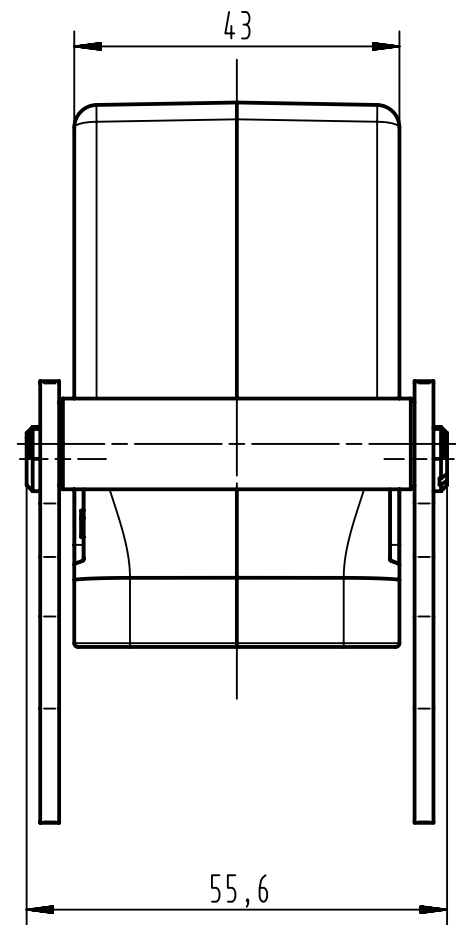

1 2 3 4 5 6

A  
B  
C  
D

	All rights reserved Department EL PD - DE HARTING Electric GmbH & Co. KG D-32339 Espelkamp	All Dimensions in mm Original Size DIN A4		Scale 1:1	Free size tol.	Ref. Sub.	
		Created by HOLLERT	Inspected by SCHNIEDER	Standardisation SCHMIDTM	Date 2012-12-13	State Final Release	Doc-Key / ECM-Nr. 100524212/UGD/002/A
		Title Hood Han 6B-gs-ZV-M32				Rev. A	Page 1/1
		Type TB	Number 19 30 006 0587				