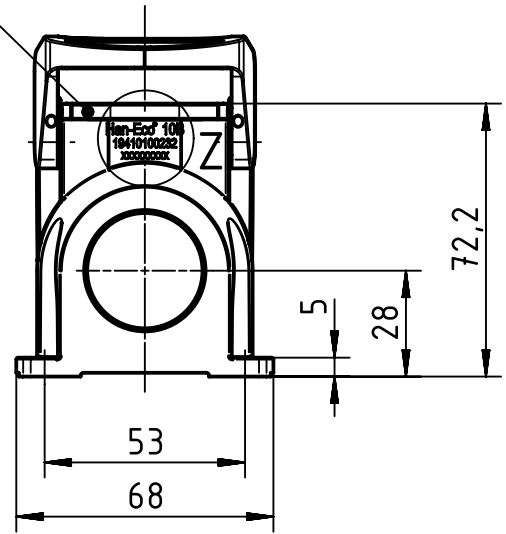

adapter frame

seal

Z (1:1)

adapter frame ist enclosed

	All Dimensions in mm Original Size DIN A4		Scale 1:2	Free size tol.		Ref.
						Sub.
	All rights reserved Department EL PD - DE		Created by DICK	Inspected by HERBRECHTSME	Standardisation TIEMANNA	Date 2016-02-29
	HARTING Electric GmbH & Co. KG D-32339 Espelkamp		Title Han-Eco 10B-HSM1-M32			State Final Release
			Type TB	Number 19 41 010 0232		Doc-Key / ECM-Nr. 100216496/UGD/006/E 500000096768
					Rev. E	Page 1/1