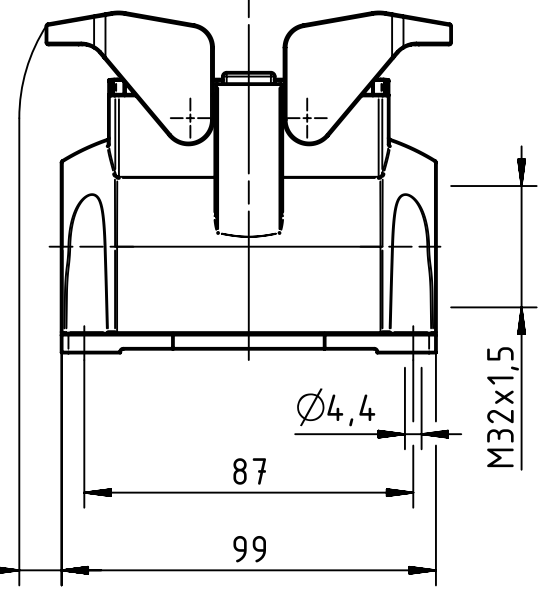

adapter frame

seal

Z (1:1)

adapter frame ist enclosed

	All Dimensions in mm Original Size DIN A4		Scale 1:2	Free size tol.		Ref.
						Sub.
	All rights reserved Department EL PD - DE		Created by DICK	Inspected by HERBRECHTSME	Standardisation TIEMANNA	Date 2016-02-29
	HARTING Electric GmbH & Co. KG D-32339 Espelkamp		Title Han-Eco 10B-HSM1-M32			State Final Release
			Type TB	Number 19 41 010 0232		Doc-Key / ECM-Nr. 100216496/UGD/006/E 500000096768
					Rev. E	Page 1/1