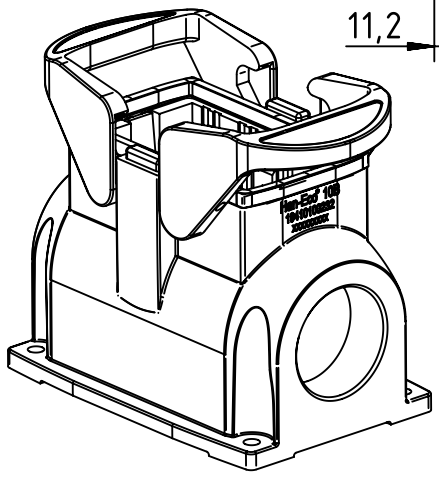

adapter frame

seal

Z (1:1)

adapter frame ist enclosed

	All Dimensions in mm Original Size DIN A4		Scale 1:2	Free size tol.		Ref.
						Sub.
	All rights reserved Department EL PD - DE		Created by DICK	Inspected by HERBRECHTSME	Standardisation TIEMANNA	Date 2016-02-29
	HARTING Electric GmbH & Co. KG D-32339 Espelkamp		Title Han-Eco 10B-HSM1-M32			State Final Release
			Type TB	Number 19 41 010 0232		Doc-Key / ECM-Nr. 100216496/UGD/006/E 500000096768
					Rev. E	Page 1/1