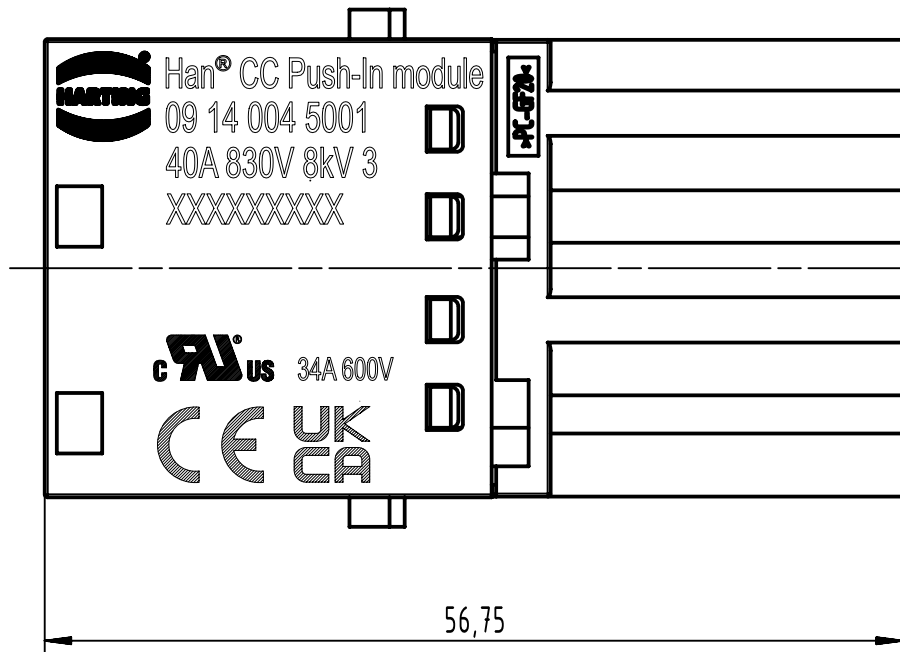

1 2 3 4 5 6

A

B

C

D

	All Dimensions in mm Original Size DIN A4		Scale 2:1		Free size tol.		Ref.		
							Sub.		
	All rights reserved		Created by moellerl		Inspected by wittpahl		Standardisation		
	Department EL PD						Date 10-Apr-2026		
		Title Han® CC Push-In module male 1,5-6mm ²						State 40 - Released	
								Doc-Key / ECM-Nr. DS00209709	
HARTING D-32339 Espelkamp		Type TB		Design Number DS00209709		SAP Mat. Number 09140045001		Rev. F	
								Page 1/1	