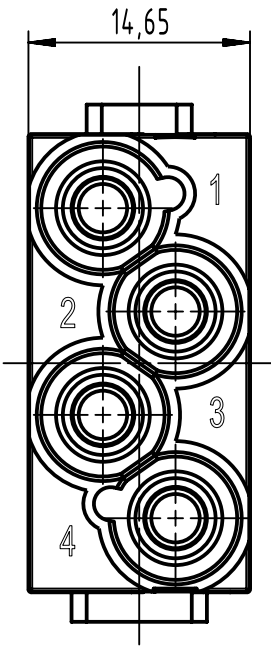

1 2 3 4 5 6

A

B

C

D

	All Dimensions in mm Original Size DIN A4		Scale 2:1		Free size tol.		Ref.		
							Sub.		
	All rights reserved		Created by moellerl		Inspected by wittpahl		Standardisation		
	Department EL PD						Date 10-Apr-2026		
		Title Han® CC Push-In module male 1,5-6mm ²						State 40 - Released	
								Doc-Key / ECM-Nr. DS00209709	
HARTING D-32339 Espelkamp		Type TB		Design Number DS00209709		SAP Mat. Number 09140045001		Rev. F	
								Page 1/1	