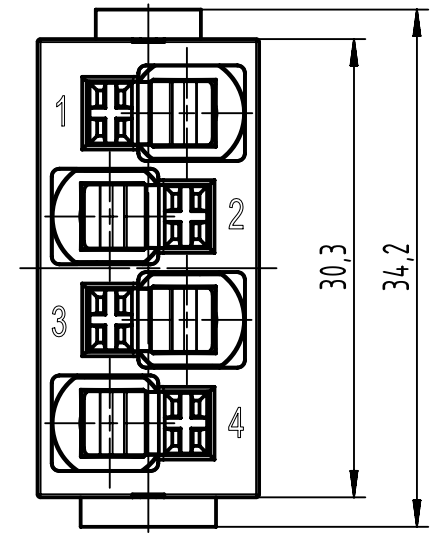

1 2 3 4 5 6

A

B

C

D

	All Dimensions in mm Original Size DIN A4		Scale 2:1		Free size tol.		Ref.		
							Sub.		
	All rights reserved		Created by moellerl		Inspected by wittpahl		Standardisation		
	Department EL PD						Date 10-Apr-2026		
		Title Han® CC Push-In module male 1,5-6mm ²						State 40 - Released	
								Doc-Key / ECM-Nr. DS00209709	
HARTING D-32339 Espelkamp		Type TB		Design Number DS00209709		SAP Mat. Number 09140045001		Rev. F	
								Page 1/1	